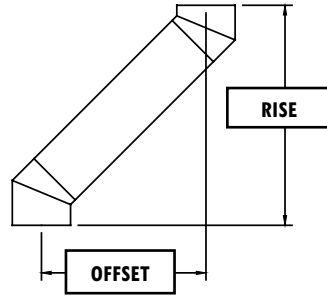

30° ELBOWS

UB OFFSET TABLE- Use this table when a slip length (UBSF) is not installed between the elbows.

LENGTH BETWEEN OFFSETS	30° Elbows	
	RISE	OFFSET
6 INCH Ø		
NO LENGTH	7 1/4	2
5" Length	10 1/2	4
6" Slip Length	10 1/2	4
12" Length	16 3/4	7 1/2
18" Length	21 3/4	10 1/2
24" Length	27	13 1/2
36" Length	37 1/2	19 1/2
UBAF min	41 3/4	22
UBAF max	66	36
7 INCH Ø		
NO LENGTH	7 3/4	2
5" Length	11	4
6" Slip Length	11	4
12" Length	17 1/4	7 1/2
18" Length	22 1/4	10 1/2
24" Length	27 1/2	13 1/2
36" Length	38	19 1/2
UBAF min	42 1/4	22
UBAF max	66 1/2	36
8 INCH Ø		
NO LENGTH	8 1/4	2 1/4
5" Length	11 3/4	4 1/4
6" Slip Length	11 3/4	4 1/4
12" Length	17 3/4	7 3/4
18" Length	23	10 3/4
24" Length	28 1/4	13 3/4
36" Length	38 1/2	19 3/4
UBAF min	43	22 1/4
UBAF max	67 1/4	36 1/4

All measurements are in inches

30° ELBOWS

UB OFFSET TABLE- Use this table when a slip length (UBSF) is installed between the elbows.

LENGTH BETWEEN OFFSETS	30° Elbows	
	RISE	OFFSET
6 INCH Ø		
NO LENGTH + UB6SF	10 1/2 - 10 1/2	5 1/2 - 5 1/2
5" Length + UB6SF	11 3/4 - 14	6 1/2 - 9
5" Length + UB12SF	16 3/4 - 19 1/4	6 1/2 - 14 1/4
12" Length + UB12SF	17 3/4 - 25 1/4	12 3/4 - 20 1/4
18" Length + UB12SF	23 - 30 1/2	17 3/4 - 25 1/2
24" Length + UB18SF	28 1/4 - 41	23 - 35 3/4
UBAF min + UB6SF	42 3/4 - 45 1/4	37 3/4 - 40 1/4
UBAF min + UB18SF	42 3/4 - 55 1/2	37 3/4 - 50 1/2
UBAF max + UB18SF	67 - 79 3/4	62 - 74 3/4
36+36+12 + UB18SF	78 1/4 - 91 1/4	73 1/4 - 86
36+36+24 + UB18SF	88 3/4 - 101 1/2	83 3/4 - 96 1/2
36+36+36 + UB18SF	99 1/4 - 112	94 - 106 3/4
7 INCH Ø		
NO LENGTH + UB6SF	11 - 11	5 1/2 - 5 1/2
5" Length + UB6SF	12 1/4 - 14 1/2	6 1/2 - 9
5" Length + UB12SF	17 1/4 - 19 3/4	11 1/2 - 14
12" Length + UB12SF	18 1/4 - 25 3/4	12 1/2 - 20 1/4
18" Length + UB12SF	23 1/2 - 31	17 3/4 - 25 1/2
24" Length + UB18SF	28 3/4 - 41 1/2	23 - 35 3/4
UBAF min + UB6SF	43 1/4 - 45 3/4	37 3/4 - 40
UBAF min + UB18SF	43 1/4 - 56	37 3/4 - 50 1/2
UBAF max + UB18SF	67 1/2 - 80 1/4	62 - 74 3/4
36+36+12 + UB18SF	78 3/4 - 91 3/4	73 3/4 - 86
36+36+24 + UB18SF	89 1/4 - 102	83 1/2 - 96 1/2
36+36+36 + UB18SF	99 3/4 - 112 1/2	94 - 106 3/4
8 INCH Ø		
NO LENGTH + UB6SF	11 3/4 - 11 3/4	5 3/4 - 5 3/4
5" Length + UB6SF	12 3/4 - 15 1/4	6 3/4 - 9 1/4
5" Length + UB12SF	17 3/4 - 20 1/4	11 3/4 - 14 1/4
12" Length + UB12SF	18 3/4 - 26 1/2	12 3/4 - 20 1/2
18" Length + UB12SF	24 - 31 3/4	18 - 25 3/4
24" Length + UB18SF	29 1/4 - 42	23 1/4 - 36
UBAF min + UB6SF	44 - 46 1/4	38 - 40 1/4
UBAF min + UB18SF	44 - 56 3/4	38 - 50 3/4
UBAF max + UB18SF	68 1/4 - 81	62 1/4 - 75
36+36+12 + UB18SF	79 1/2 - 92 1/4	73 1/2 - 86 1/4
36+36+24 + UB18SF	89 3/4 - 102 3/4	83 3/4 - 96 3/4
36+36+36 + UB18SF	100 1/4 - 113	94 1/4 - 107