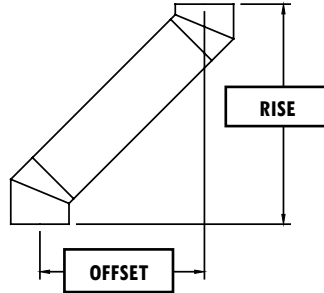

## 45° ELBOWS

UB OFFSET TABLE - Use this table if you are not installing a slip length (UBSF) between the elbows.

LENGTH BETWEEN ELBOWS	45° Elbows	
	RISE	OFFSET
<b>6 INCH Ø</b>		
NO LENGTH	8 1/4	3 1/2
5" Length	11	6 1/4
6" slip Length	11	6 1/4
12" Length	16	11 1/4
18" Length	20 1/4	15 1/2
24" Length	24 1/2	19 3/4
36" Length	33	28 1/4
UBAF min	36 1/2	31 3/4
UBAF max	56 1/4	51 1/2
<b>7 INCH Ø</b>		
NO LENGTH	9	3 3/4
5" Length	11 3/4	6 1/2
6" slip Length	11 3/4	6 1/2
12" Length	16 3/4	11 1/2
18" Length	21	15 3/4
24" Length	25 1/4	20
36" Length	33 3/4	28 1/2
UBAF min	37 1/4	32
UBAF max	57	51 3/4
<b>8 INCH Ø</b>		
NO LENGTH	9 3/4	4
5" Length	12 1/2	7
6" slip Length	12 1/2	7
12" Length	17 1/2	11 3/4
18" Length	21 3/4	16
24" Length	26	20 1/4
36" Length	34 1/2	28 3/4
UBAF min	38	32 1/4
UBAF max	57 3/4	52 1/4

All measurements are in inches